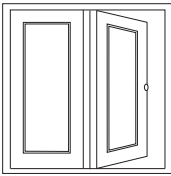

Door Handing Chart

FOR MASONITE ENTRY & PATIO DOORS

INSWING		OUTSWING	
LEFT HAND	RIGHT HAND	RIGHT HAND	LEFT HAND
Doors pictured above assume you are standing on the outside of the building.			
SINGLE DOOR			
Exterior Left-Hand Inswing	Exterior Right-Hand Inswing	Exterior Right-Hand Outswing	Exterior Left-Hand Outswing
SINGLE DOOR WITH LEFT-HAND SIDELITE			
Exterior Left-Hand Inswing	Exterior Right-Hand Inswing	Exterior Right-Hand Outswing	Exterior Left-Hand Outswing
SINGLE DOOR WITH RIGHT-HAND SIDELITE			
Exterior Left-Hand Inswing	Exterior Right-Hand Inswing	Exterior Right-Hand Outswing	Exterior Left-Hand Outswing
SINGLE DOOR WITH DOUBLE SIDELITES			
Exterior Left-Hand Inswing	Exterior Right-Hand Inswing	Exterior Right-Hand Outswing	Exterior Left-Hand Outswing
FRENCH DOUBLE DOORS			
Exterior Left-Hand Inswing	Exterior Right-Hand Inswing	Exterior Right-Hand Outswing	Exterior Left-Hand Outswing
FRENCH DOUBLE DOORS WITH DOUBLE SIDELITES			
Exterior Left-Hand Inswing	Exterior Right-Hand Inswing	Exterior Right-Hand Outswing	Exterior Left-Hand Outswing
CENTER-SWING DOUBLE DOORS*			
Exterior Left-Hand Inswing	Exterior Right-Hand Inswing	Exterior Right-Hand Outswing	Exterior Left-Hand Outswing
TRIPLE FRENCH DOORS*			
Exterior Left-Hand Inswing	Exterior Right-Hand Inswing	Exterior Right-Hand Outswing	Exterior Left-Hand Outswing
CENTER-SWING TRIPLE DOORS*			
Exterior Left-Hand Inswing	Exterior Right-Hand Inswing	Exterior Right-Hand Outswing	Exterior Left-Hand Outswing

Active Doors

Inactive Doors

Fixed Doors

Complete list of handing options available at Masonite.com.

*Typically a patio configuration

Patio Options

FRANCIS-SCHULZE PATIO DOOR SYSTEMS

PATIO SWING STYLES

**FRENCH
(DOUBLE ACTIVE)**

SINGLE ACTIVE

All in-swing patio door configurations are as determined from the outside of the door

PATIO SWING OPTIONS

PATIO SINGLE

Fixed

LH

RH