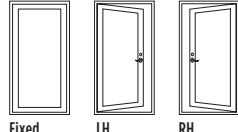

Door Handing Chart

FOR MASONITE ENTRY & PATIO DOORS

INSWING		OUTSWING	
LEFT HAND	RIGHT HAND	RIGHT HAND	LEFT HAND
Doors pictured above assume you are standing on the outside of the building.			
SINGLE DOOR			
Exterior Left-Hand Inswing	Exterior Right-Hand Inswing	Exterior Right-Hand Outswing	Exterior Left-Hand Outswing
SINGLE DOOR WITH LEFT-HAND SIDELITE			
Exterior Left-Hand Inswing	Exterior Right-Hand Inswing	Exterior Right-Hand Outswing	Exterior Left-Hand Outswing
SINGLE DOOR WITH RIGHT-HAND SIDELITE			
Exterior Left-Hand Inswing	Exterior Right-Hand Inswing	Exterior Right-Hand Outswing	Exterior Left-Hand Outswing
SINGLE DOOR WITH DOUBLE SIDELITES			
Exterior Left-Hand Inswing	Exterior Right-Hand Inswing	Exterior Right-Hand Outswing	Exterior Left-Hand Outswing
FRENCH DOUBLE DOORS			
Exterior Left-Hand Inswing	Exterior Right-Hand Inswing	Exterior Right-Hand Outswing	Exterior Left-Hand Outswing
FRENCH DOUBLE DOORS WITH DOUBLE SIDELITES			
Exterior Left-Hand Inswing	Exterior Right-Hand Inswing	Exterior Right-Hand Outswing	Exterior Left-Hand Outswing
CENTER-SWING DOUBLE DOORS*			
Exterior Left-Hand Inswing	Exterior Right-Hand Inswing	Exterior Right-Hand Outswing	Exterior Left-Hand Outswing
TRIPLE FRENCH DOORS*			
Exterior Left-Hand Inswing	Exterior Right-Hand Inswing	Exterior Right-Hand Outswing	Exterior Left-Hand Outswing
CENTER-SWING TRIPLE DOORS*			
Exterior Left-Hand Inswing	Exterior Right-Hand Inswing	Exterior Right-Hand Outswing	Exterior Left-Hand Outswing

**FRENCH
(DOUBLE ACTIVE)**

SINGLE ACTIVE

All in-swing patio door configurations are as determined from the outside of the door

PATIO SWING OPTIONS

PATIO SINGLE

Fixed

LH

RH

PATIO SINGLE ACTIVE DOUBLE

Double-Left Active
Right Hand In-Swing

Double-Right Active
Left Hand In-Swing

Double-Left Active
Left Hand In-Swing

Double-Right Active
Right Hand In-Swing

PATIO SINGLE ACTIVE TRIPLE