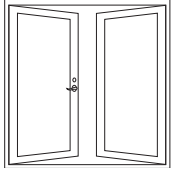

Door Handing Chart

FOR MASONITE ENTRY & PATIO DOORS

INSWING		OUTSWING	
LEFT HAND	RIGHT HAND	RIGHT HAND	LEFT HAND
Doors pictured above assume you are standing on the outside of the building.			
SINGLE DOOR			
Exterior Left-Hand Inswing	Exterior Right-Hand Inswing	Exterior Right-Hand Outswing	Exterior Left-Hand Outswing
SINGLE DOOR WITH LEFT-HAND SIDELITE			
Exterior Left-Hand Inswing	Exterior Right-Hand Inswing	Exterior Right-Hand Outswing	Exterior Left-Hand Outswing
SINGLE DOOR WITH RIGHT-HAND SIDELITE			
Exterior Left-Hand Inswing	Exterior Right-Hand Inswing	Exterior Right-Hand Outswing	Exterior Left-Hand Outswing
SINGLE DOOR WITH DOUBLE SIDELITES			
Exterior Left-Hand Inswing	Exterior Right-Hand Inswing	Exterior Right-Hand Outswing	Exterior Left-Hand Outswing
FRENCH DOUBLE DOORS			
Exterior Left-Hand Inswing	Exterior Right-Hand Inswing	Exterior Right-Hand Outswing	Exterior Left-Hand Outswing
FRENCH DOUBLE DOORS WITH DOUBLE SIDELITES			
Exterior Left-Hand Inswing	Exterior Right-Hand Inswing	Exterior Right-Hand Outswing	Exterior Left-Hand Outswing
CENTER-SWING DOUBLE DOORS*			
Exterior Left-Hand Inswing	Exterior Right-Hand Inswing	Exterior Right-Hand Outswing	Exterior Left-Hand Outswing
TRIPLE FRENCH DOORS*			
Exterior Left-Hand Inswing	Exterior Right-Hand Inswing	Exterior Right-Hand Outswing	Exterior Left-Hand Outswing
CENTER-SWING TRIPLE DOORS*			
Exterior Left-Hand Inswing	Exterior Right-Hand Inswing	Exterior Right-Hand Outswing	Exterior Left-Hand Outswing

Active Doors

Inactive Doors

Fixed Doors

Complete list of handing options available at Masonite.com.

*Typically a patio configuration

Patio Options

FRANCIS-SCHULZE PATIO DOOR SYSTEMS

PATIO SWING STYLES

**FRENCH
(DOUBLE ACTIVE)**

SINGLE ACTIVE

All in-swing patio door configurations are as determined from the outside of the door

PATIO SWING OPTIONS

PATIO SINGLE

Fixed

LH

RH