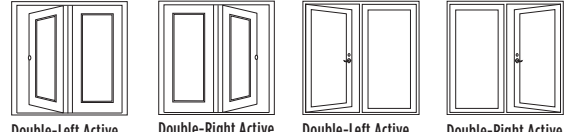

Active Doors

Inactive Doors

Fixed Doors

Complete list of handing options available at Masonite.com.

*Typically a patio configuration

Patio Options

FRANCIS-SCHULZE PATIO DOOR SYSTEMS

PATIO SWING STYLES

**FRENCH
(DOUBLE ACTIVE)**

SINGLE ACTIVE

All in-swing patio door configurations are as determined from the outside of the door

PATIO SWING OPTIONS

PATIO SINGLE

Fixed

LH

RH

PATIO SINGLE ACTIVE DOUBLE

Double-Left Active
Right Hand In-Swing

Double-Right Active
Left Hand In-Swing

Double-Left Active
Left Hand In-Swing

Double-Right Active
Right Hand In-Swing

PATIO SINGLE ACTIVE TRIPLE