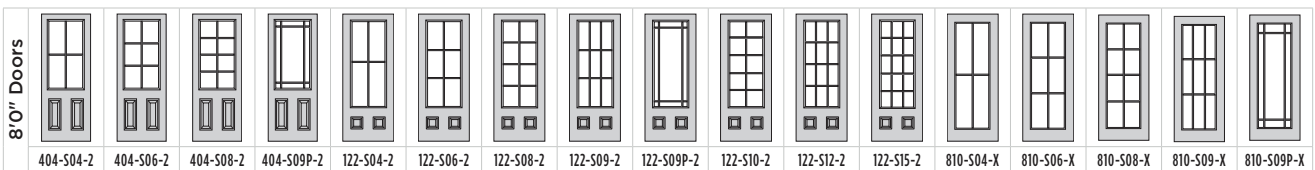

Simulated Divided Lites

DECORATIVE

TEXTURED