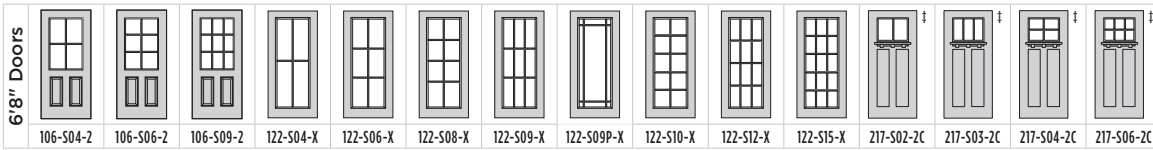

Simulated Divided Lites

DECORATIVE

TEXTURED