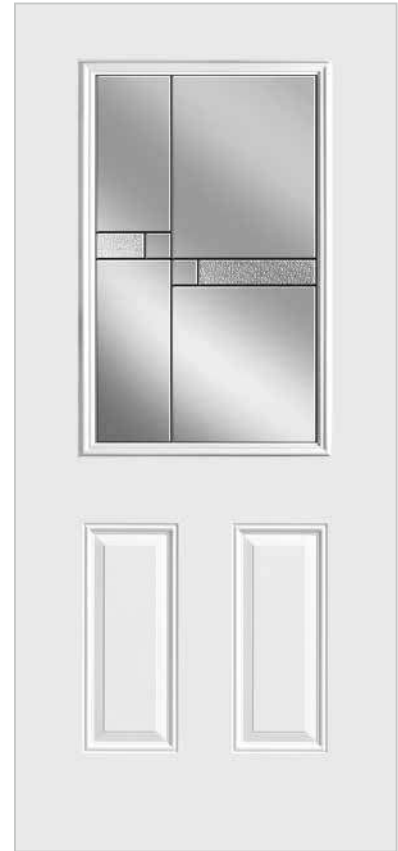

▶ **Variable-Depth Woodgrain**

Available in oak, & mahogany

▶ **High-Performance Smooth Surface**

Ideal for painting & will not rust or dent

▶ **Reinforced Lock Area**

Provides added strength and security

▶ **High-Definition Panel Profile**

Adds architectural appeal

▶ **White Steel***

Sta-Tru. doors come as white 24 gauge steel. Painting the primed door edge is required.

▶ **Available In A Wide Range**

Profiles, sizes, glass and fire ratings.

▶ **Ready to Paint**

MHD doors come primed and ready to paint

▶ **High-Definition Panel Profile**

Distinct panel design for added elegance

▶ **Rot-Resistant Bottom Rail**

High-quality composite rail resists rot and corrosion (Standard on all collections)

*Minor scuffs or blemishes are not considered a defect.