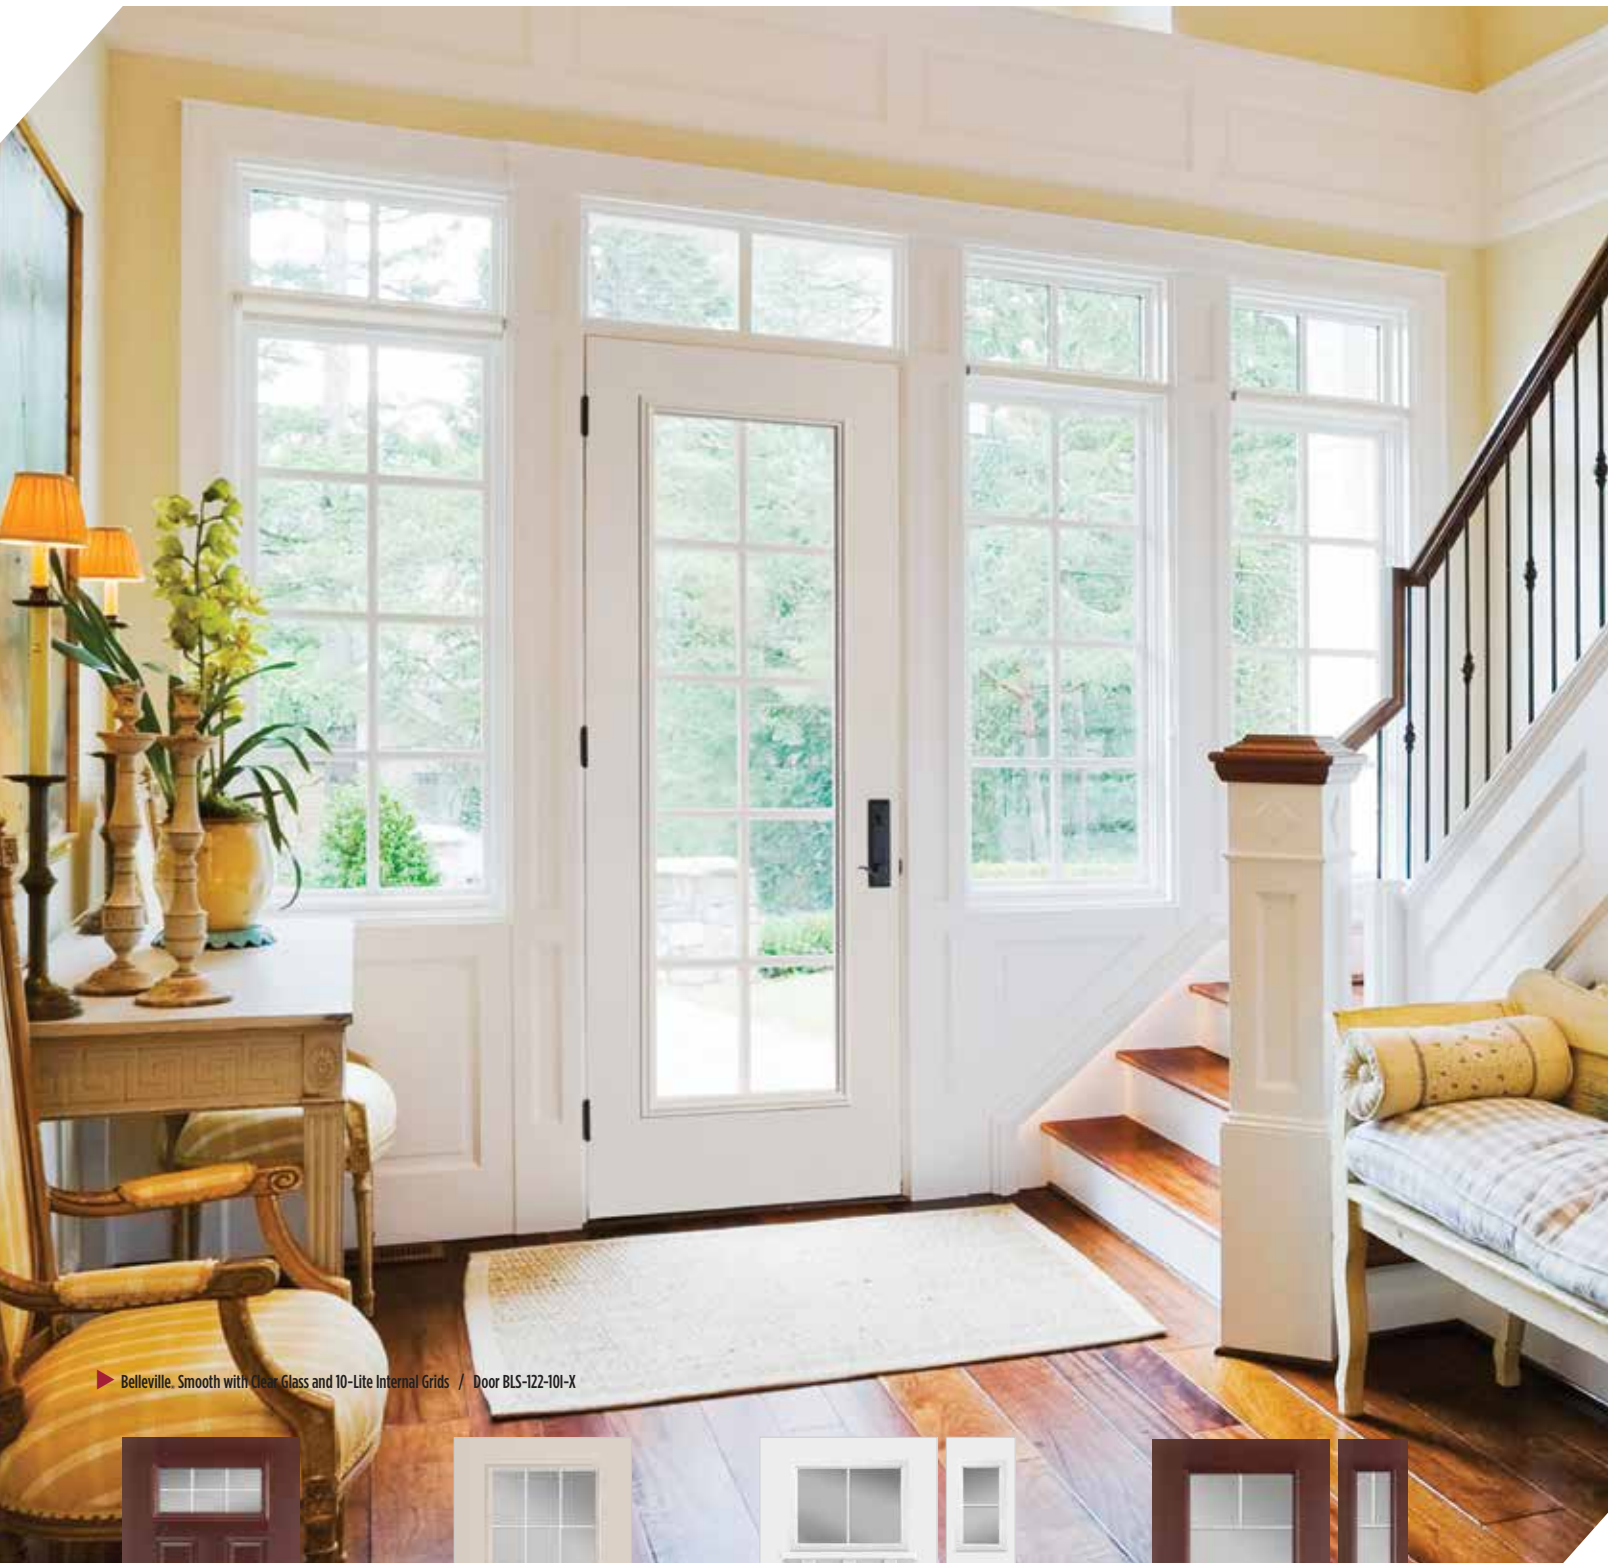

▶ Belleville. Smooth with Clear Glass and 10-Lite Internal Grids / Door BLS-122-101-X

Door BMT-228-061-4

Belleville. Mahogany Textured with 22x10 Glass and Internal Grids

Door BLS-106-091-1

Belleville. Smooth with 22x36 Glass and Internal Grids