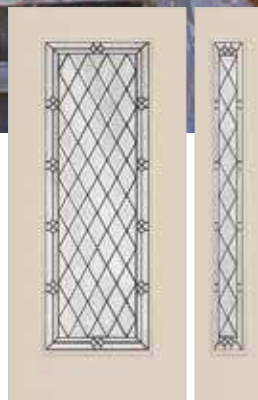

Door BLS-122-338-X
Sidelite BLSL-151-338-X

Belleville, Smooth with 22x64 Glass / 8x64 Glass