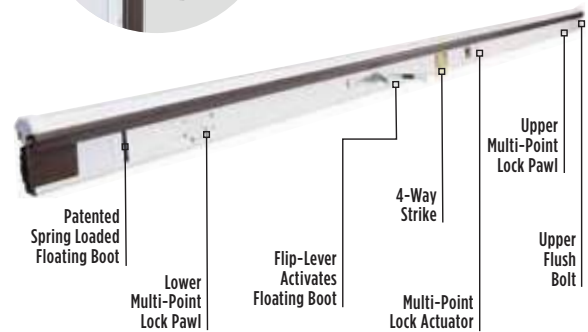

Flip Lever Astragals

FRENCH DOOR SOLUTIONS BY ENDURA

ULTIMATE FLIP LEVER™ ASTRAGAL

Effortless Operation. Ultimate Performance. Endura's Flip Lever Astragals deliver superior sealing power and security combined with effortless operation. One flip is all you need to secure your inactive door and keep leaks at bay.

- **Effortless One-Flip Operation. Enhanced Accessibility:** A single flip of the built-in lever activates both bolts and secures the door. No reaching or bending necessary.
- **Ultimate Security:** When each of the astragal's bolts are engaged, the inactive door is secured in place. No extra locking steps necessary.
- **Extended Sealing Power:** Spring-loaded Floating Boot, Simple Solution® Corner Pad and weatherstrip get an added boost with a full-length Sealing Fin for an extra layer of protection against air and water infiltration.
- **4-Way Adjustable Strike Retainer**

FLIP LEVER UP

Raising the flip lever retracts both bolts. The Spring-loaded Floating Boot lifts clear of the sill preventing wear and damage for problem-free use of the inactive door.

FLIP LEVER DOWN

Lowering the flip lever activates both bolts. The Spring-loaded Floating Boot securely seals, independently of the bolt, against the sill fighting air and water infiltration, even in imperfect conditions.

MULTI-POINT (MPA) ASTRAGAL

Multi-Point Sealing Without the Multi-Point Price Tag. Endura's Ultimate Multi-Point Astragal combines all the features of the Ultimate Flip Lever™ Astragal with the added benefit of multi-point locking built right into the astragal.