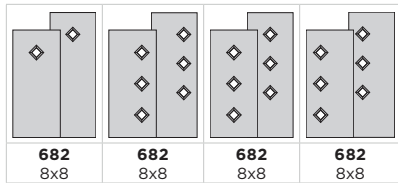

DIAMOND LITES