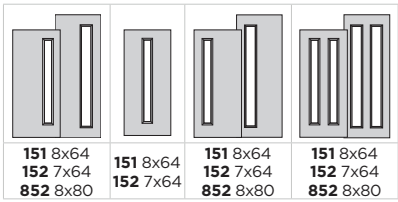

VERTICAL LITES

BLT / Belleville. Oak Textured