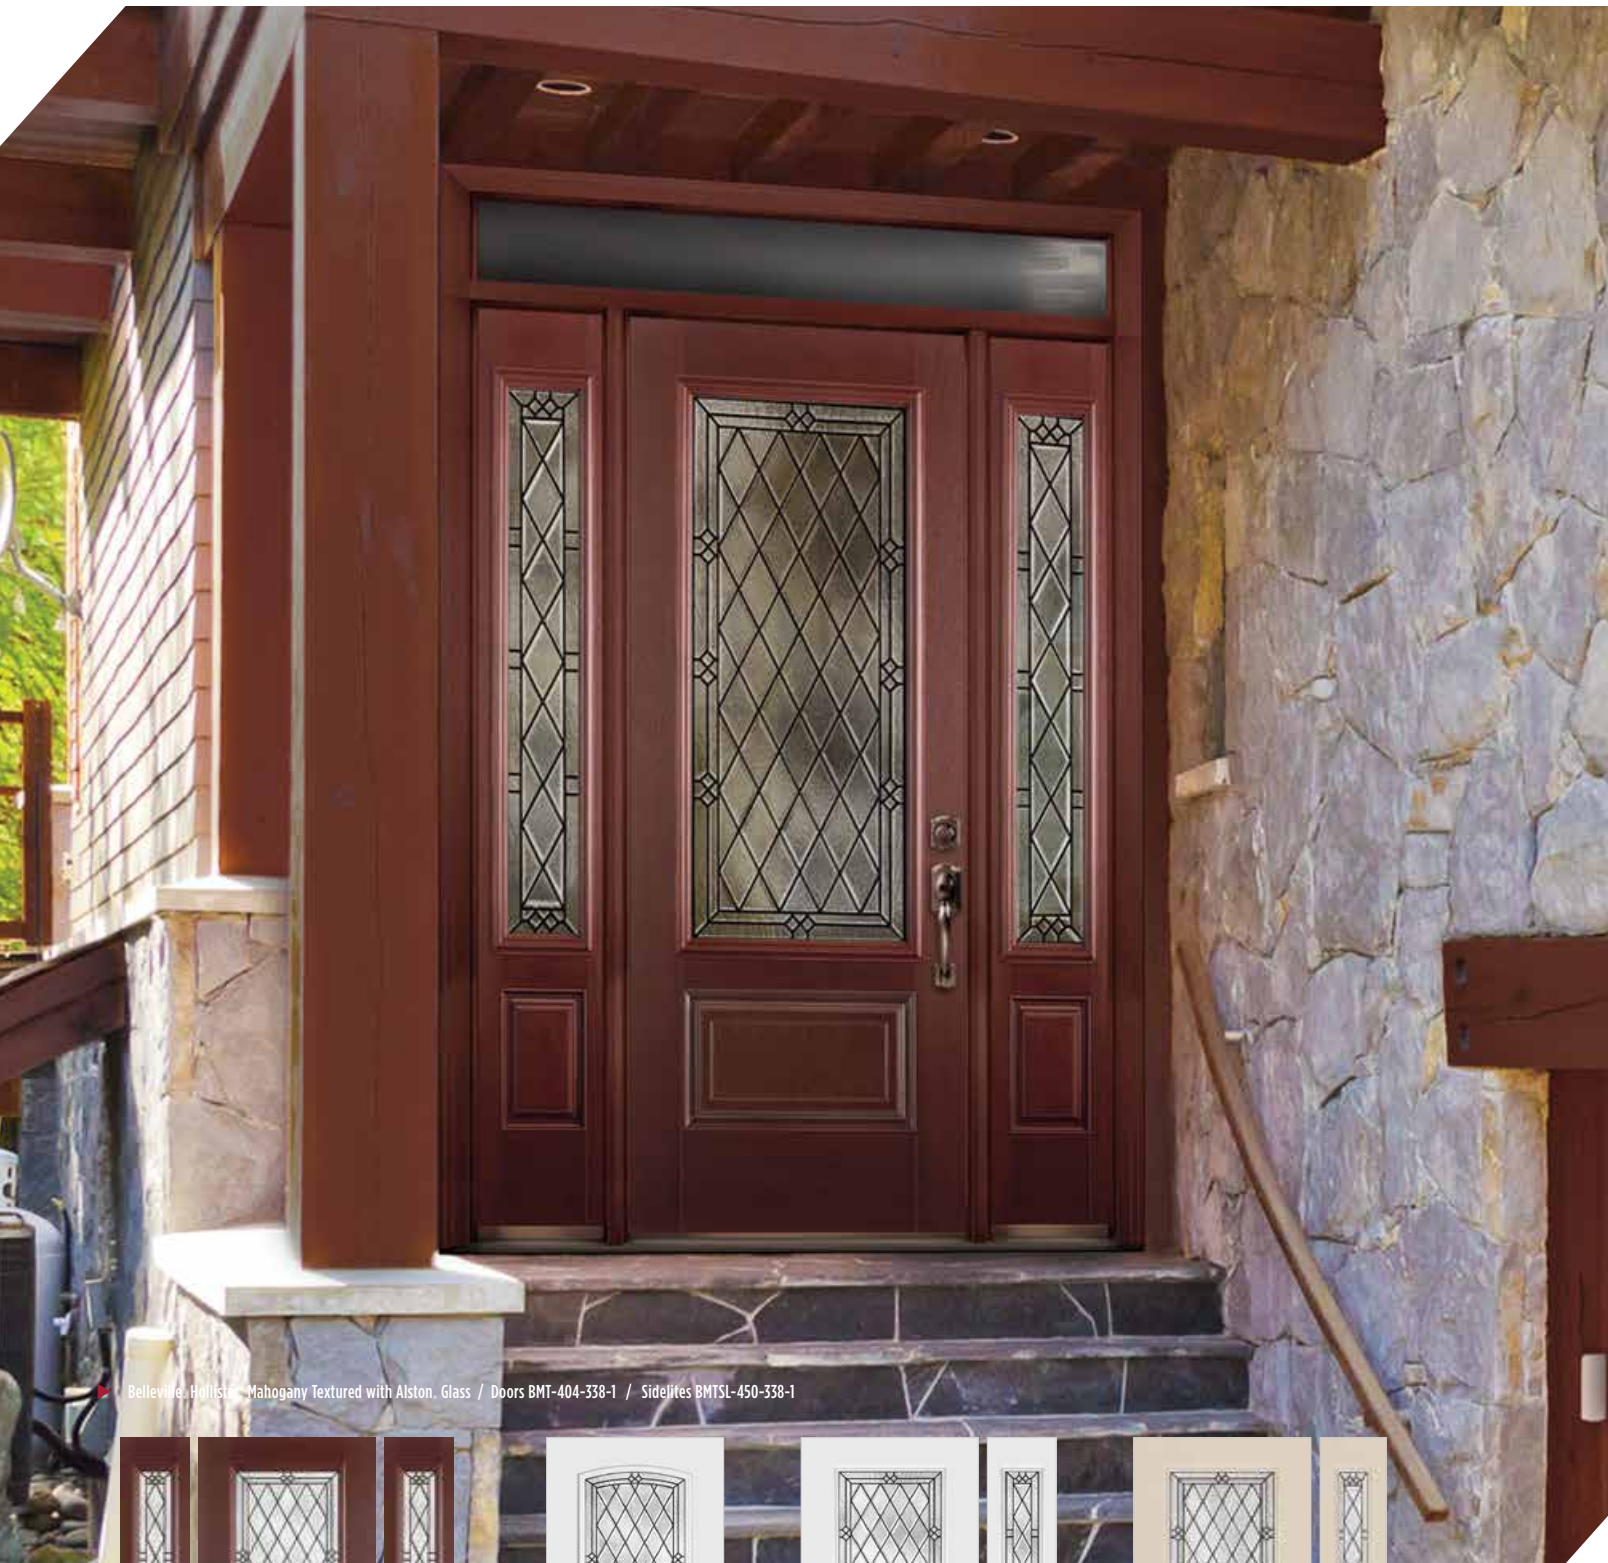

Pergola. Glass 927 72

Rozet. Glass 467. 74

Sequence. Glass 161 / 162 76

Star. Glass 845 / 846. 78

Ventata Glass 474. 80

▶ Belleville. Smooth with Cruz. Glass / Door BLS-122-661-X

GRIDS

Belleville, Hollister - Mahogany Textured with Alston, Glass / Doors BMT-404-338-1 / Sidelites BMTSL-450-338-1