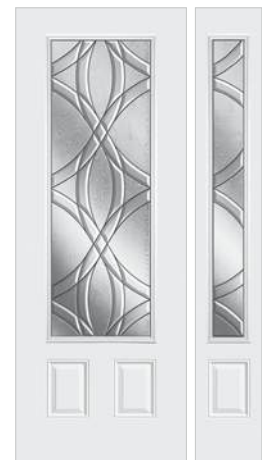

8' Sta-Tru. HD Steel with 22x64 Glass / 8x64 Sidelite