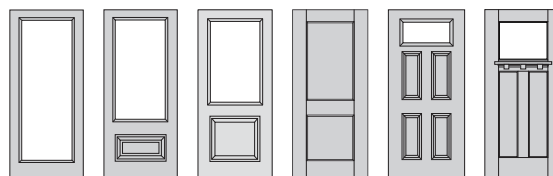

Simple & Geometric Panel Designs

Full 3/4 1/2 1/4 1/4 Craftsman