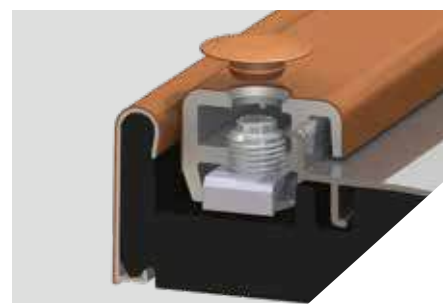

HIGH DAM, INTEGRATED SEAL
A dual durometer cap seal overlaps the high dam. Both combine to provide a barrier to air and moisture even in the most extreme weather conditions.

SEALED ADJUSTMENT SCREWS
Dirt and water can get into the exposed screws of other adjustable sills. Patented sealing plugs hide unsightly screws and keep water and dirt away from the adjustment mechanism, maintaining adjustability of the sill.