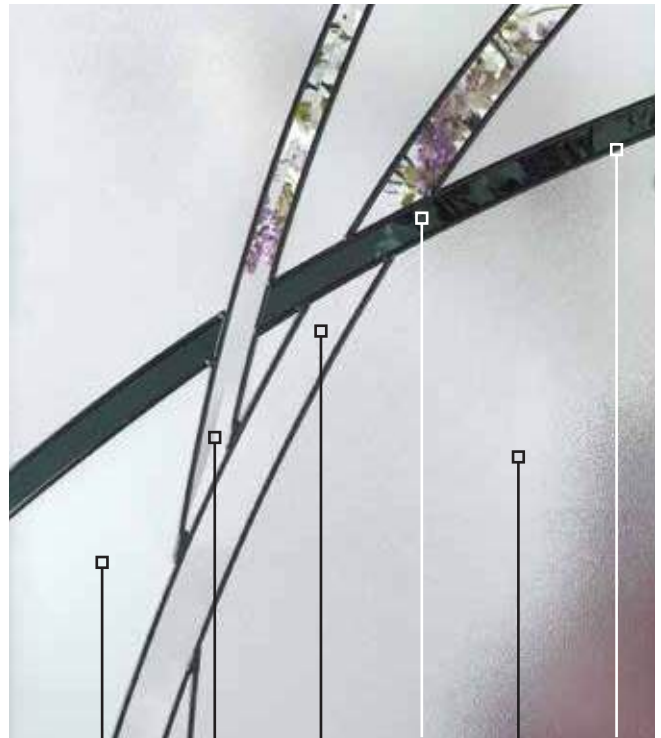

- White Etched Glass
- Clear Beveled Glass
- Seed Glass
- Dark Gray Glass
- Pear Glass
- Antique Black Caming