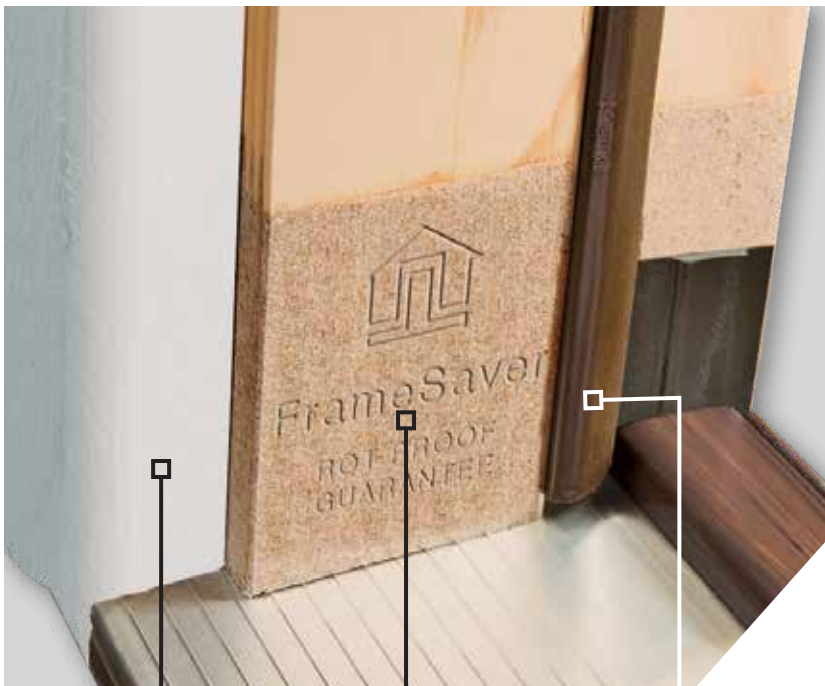

Simple & Streamlined Glass

*Each decorative glass family can fall into many stylistic categories.

How to Choose Your Door

SIMPLE STEPS FOR ORDERING

1 CHOOSE YOUR DESIGN

2 CHOOSE YOUR MATERIAL

We offer a broad range of Textured Fiberglass, Smooth Fiberglass and Steel doors.

Standard Entry System

SUPERIOR COMPONENTS. BETTER PERFORMANCE.

FRAMESAVER® DOOR FRAMES

FrameSaver Door Frames are simply the best wood frames on the market. They provide the ultimate in performance, as the only rot-proof composite bottom wood door frame. Backed by a fully-transferable limited lifetime warranty, FrameSaver's composite bottom never absorbs water, warps, cracks or rots. FrameSaver is made of finger-jointed wood, giving it extra strength. It can also be painted or finished just like wood.

Rot-proof frame

Finger-jointed wood

Smooth Composite Brick Mold

FrameSaver Door Frame

Bronze Weatherstripping

FRAMESAVER® DOOR FRAMES

- ▶ Will never absorb water, warp, crack or rot
- ▶ Fully-transferable limited lifetime warranty
- ▶ Made of finger-jointed wood for extra strength
- ▶ Paints & finishes just like wood