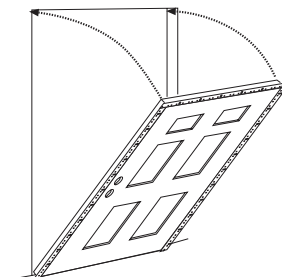

THE ULTIMATE STEEL DOOR FRAME

IDP's Entry Fit™ K2A-series frame adds a new dimension of flexibility and durability to Masonite's entry door line. Manufactured of galvanized steel, Entry Fit™ features a full 1" of adjustability to accommodate almost any variation in wall construction. This easy-to-install and user-friendly door frame is designed for use in new construction or remodel in high rises, assisted living facilities, hotels, motels, offices and residential applications. Entry Fit™ is engineered to meet the most stringent code requirements including structural, impact and 90-minute fire ratings.