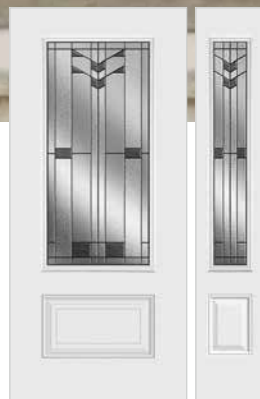

Belleville. Mahogany Textured
 with 22x36 Glass / 8x36 Sidelite

Door BMT-106-312-2 / Sidelite BMTSL-129-312-1

Masonite. HD Steel with
 22x10 Glass

Door MHD-228-312-4

Sta-Tru. HD Steel with
 22x48 Glass / 8x48 Sidelite