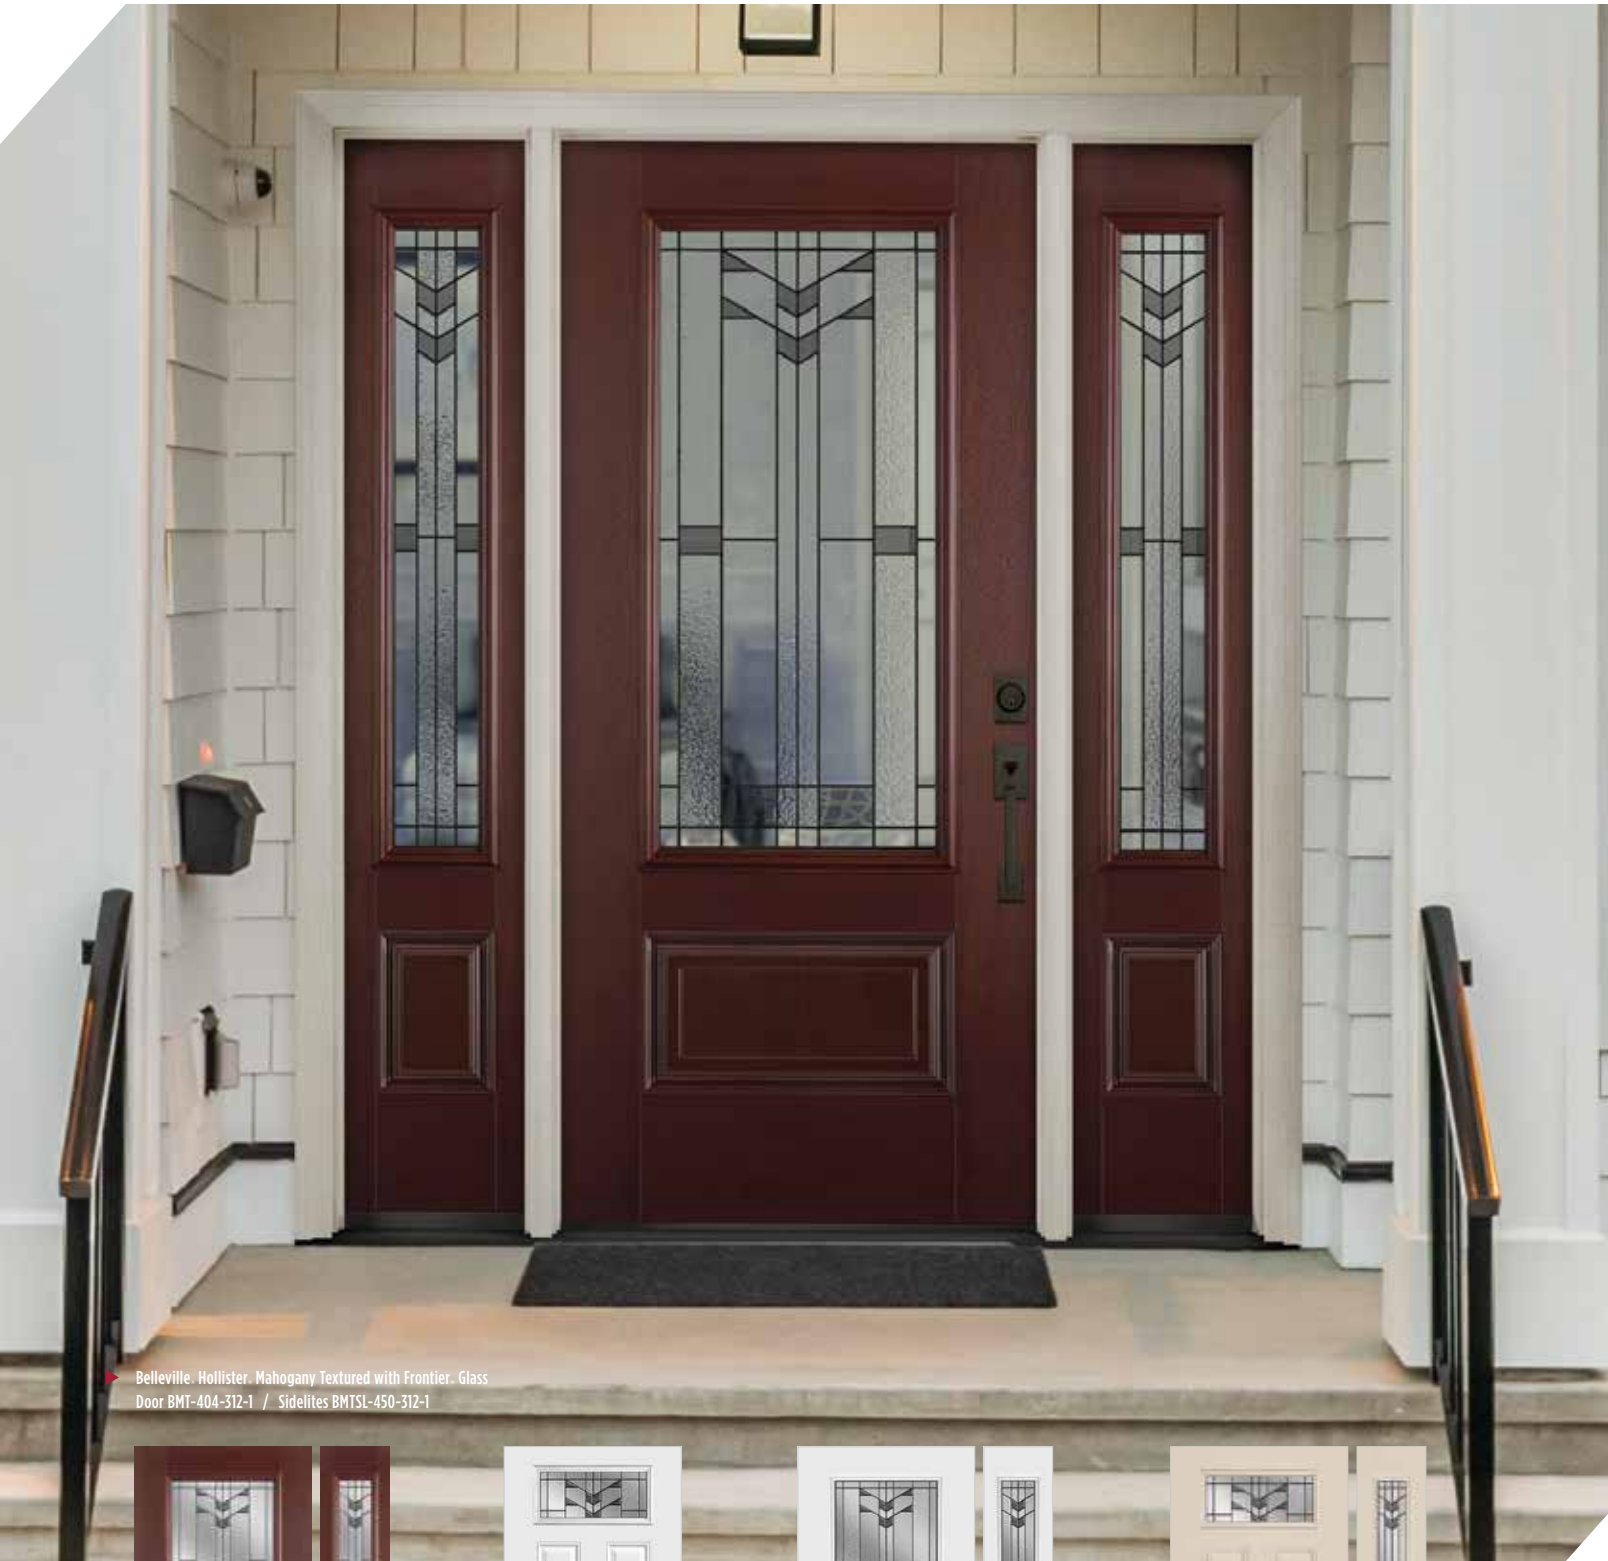

Door BMT-810-627-X

8' Belleville. Hollister. Mahogany Textured with 22x80 Glass

Door BLI-404-627-2

8' Belleville. Oak Textured with 22x48 Glass / 8x48 Sidelite

GRIDS

▶ Belleville. Hollister. Mahogany Textured with Frontier. Glass
 Door BMT-404-312-1 / Sidelites BMTSL-450-312-1