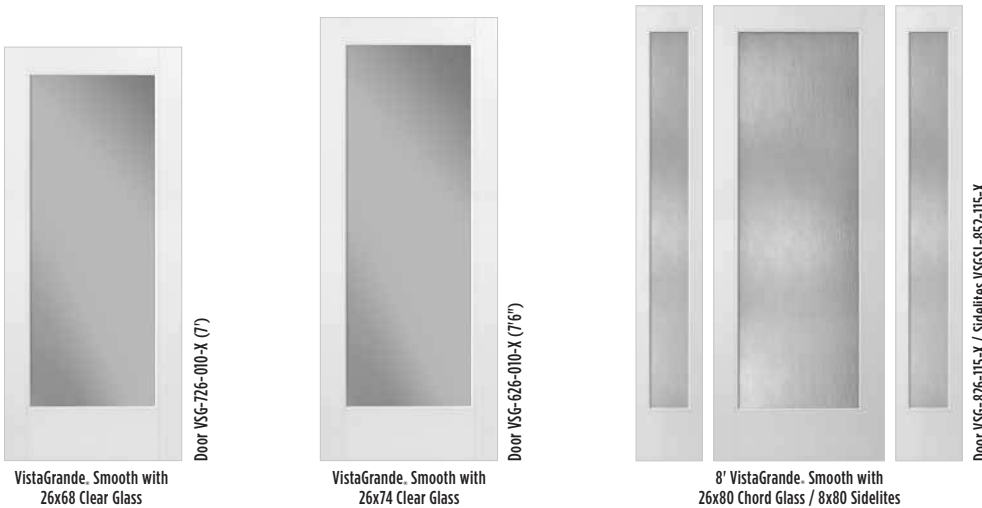

Pearl. / 140

Quill. / 119

PRIVACY RATING **1** ————— **7 9 10**
 Least Obscure ————— Most Obscure

Door VSG-726-010-X (7')

Door VSG-626-010-X (7'6")

Door VSG-826-115-X / Sidelites VSGSL-852-115-X

VistaGrande. Smooth with 26x68 Clear Glass