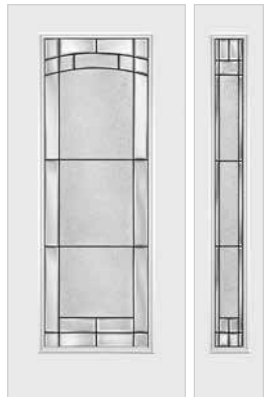

Door SHD-122-328-X / Sidelite SHDSL-151-328-X

Sta-Tru. HD Steel with 22x64 Glass / 8x64 Sidelite