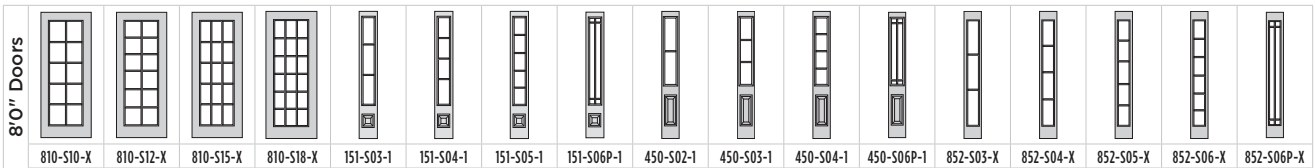

Simulated Divided Lites

DECORATIVE

TEXTURED