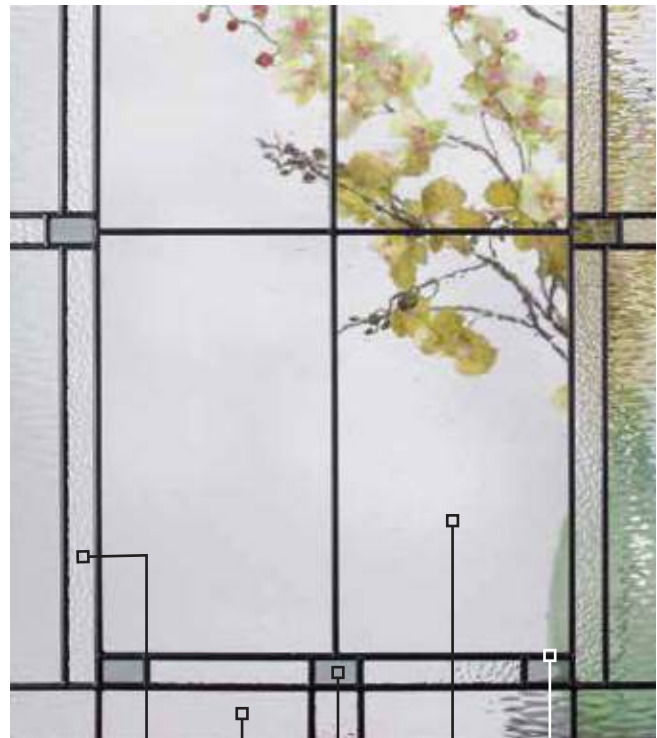

DECORATIVE

TEXTURED

STANDARD

GRIDS

	6'8" Doors												8'0" Doors					
	106-1	106-1P	106-2	217-2C	217-2	217-X	228-4	404-1	404-2	129-1	151-X	450-1	617-1	404-1	404-1P	404-2	151-1	450-1
AB	106-331-1	106-331-1P	106-331-2	217-331-2C	217-331-2	217-331-X	228-331-4	404-331-1	404-331-2	129-331-1	151-331-X	450-331-1	617-331-1	404-331-1	404-331-1P	404-331-2	151-331-1	450-331-1
BMT		•	•				•	•		•	•	•				•	•	•
BLT						•				•	•	•				•	•	•
BLS	•	•	•			•	•	•		•	•	•		•	•	•	•	•
SHD	•	•	•	•	•	•	•	•	•	•	•	•	•			•	•	•
MHD	•	•	•			•	•	•		•	•	•						

*Rectangular transom available: T-331

- Granite Caming
- Clear Water Glass
- Gray Water Glass
- Seedy Glass
- Antique Black Caming