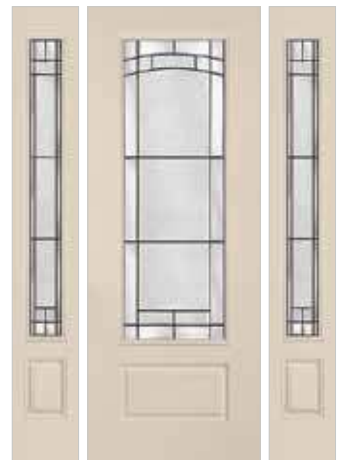

Door BLS-106-328-1

Belleville. Smooth with 22x36 Glass

Door SHD-122-328-X / Sidelite SHDSL-151-328-X

Sta-Tru. HD Steel with 22x64 Glass / 8x64 Sidelite

Door BMT-122-328-1

Belleville. Cheyenne. Mahogany Textured with 22x64 Glass / 8x64 Sidelites