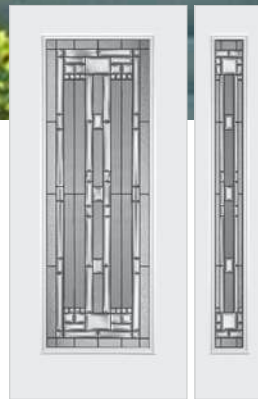

Belleville, Smooth with
 22x10 Glass

Door BLS-228-366-4

Masonite, HD Steel with
 22x64 Glass / 8x64 Sidelite

Door MHD-122-366-X
 Sidelite MHDSL-191-366-X

Belleville, Mahogany 8P
 Parliament with 8x42 Glass