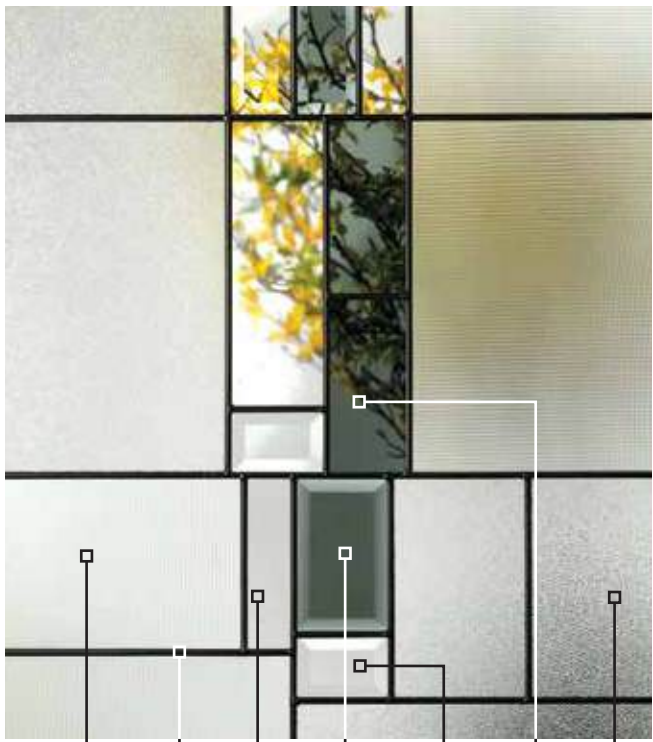

DECORATIVE

TEXTURED

STANDARD

GRIDS

	6'8" Doors								8'0" Doors							
	106-1	106-1P	106-2	122-X	404-1	404-2	151-X	450-1	122-1	122-2	404-1	404-1P	404-2	151-1	450-1	
AB	106-364-1	106-364-1P	106-364-2	122-364-X	404-364-1	404-364-2	151-364-X	450-364-1	122-364-1	122-364-2	404-364-1	404-364-1P	404-364-2	151-364-1	450-364-1	
BMT		•	•	•	•		•	•	•				•	•	•	
BLT																
BLS	•	•	•	•	•		•	•	•		•	•	•	•	•	
SHD	•	•	•	•	•	•	•	•		•			•	•	•	
MHD	•		•	•			•			•					•	

- Mistlite Glass
- Antique Black Caming
- Seedy Glass
- Dark Gray Beveled Glass
- Clear Beveled Glass
- Dark Gray Glass
- Pear Glass