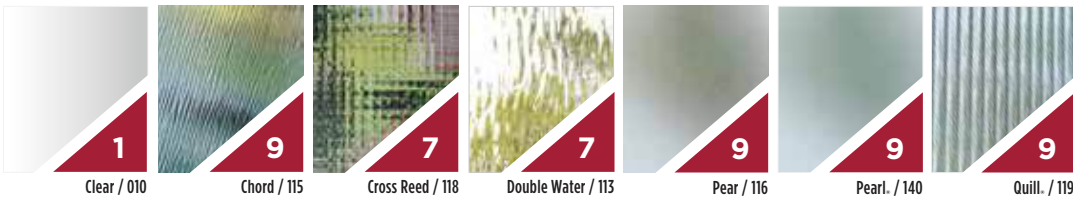

Simulated Divided Lites

DECORATIVE

TEXTURED

STANDARD

OPTIONAL BEVELED GLASS SDL

The beauty of beveled glass and caming combine for a distinguished take on traditional divided lites. Please call for details and availability.

GRIDS

‡Shown with optional dentil shelf. For additional craftsman options, see page 32.