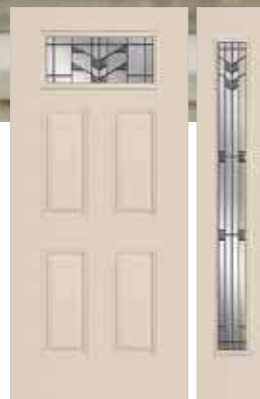

Belleville. Smooth with
22x10 Glass / 8x64 Sidelite