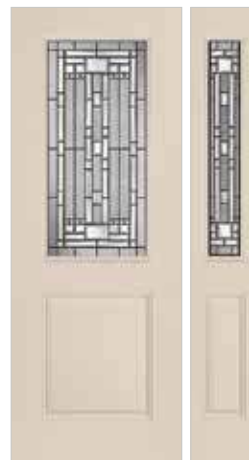

Door BMT-810-366-X
8' Belleville. Mahogany Textured with 22x80 Glass