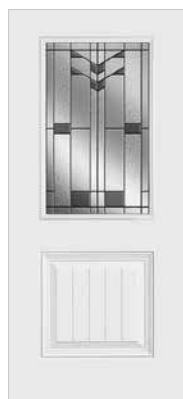

Door SHD-106-312-1P

Sta-Tru. HD Steel with 22x36 Glass