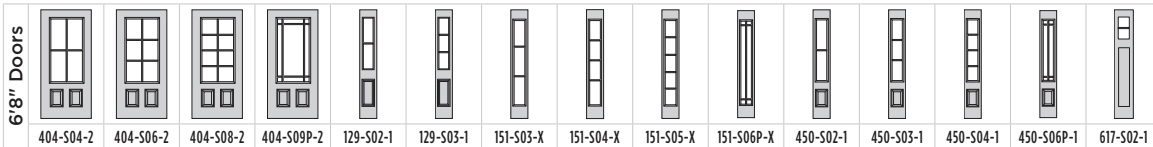

Simulated Divided Lites

DECORATIVE

TEXTURED