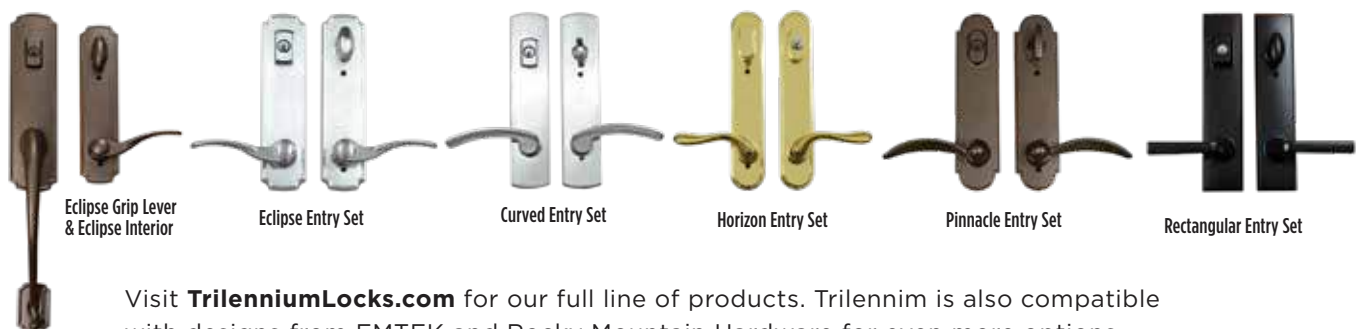

- ▶ All-brass knobs and handlesets
- ▶ Strongest locks in the opening price point category
- ▶ Largest knobs and levers in its class
- ▶ Dual- or triple-option latches comes standard
- ▶ Available with UL options
- ▶ Fits standard door preps and easy to install
- ▶ All F-Series locksets are Grade 1. All J-Series locksets are Grade 3.

FINISH OPTIONS

For more information, visit Schlage.com or see the **Francis-Schulze Product Guide**.

TRILENNIUM® MULTI-POINT LOCKING SYSTEM

Unmatched Strength. Ultimate Performance. Maximum Security. The Trilennium® Multi-Point Locking System works long after others fail. Backed by the industry's highest ratings for structural and forced entry performance, Trilennium delivers 3x the strength, 3x the security and 3x the performance.

- ▶ Bolts pre-engage to fight deflection even when unlocked
- ▶ Patented I-Beam construction enhances panel strength
- ▶ Easy to operate - a single turn engages and disengages lock
- ▶ Patented system corrects misalignment up to 3/16" in three directions
- ▶ Once activated, each bolt becomes a true deadbolt for unmatched strength