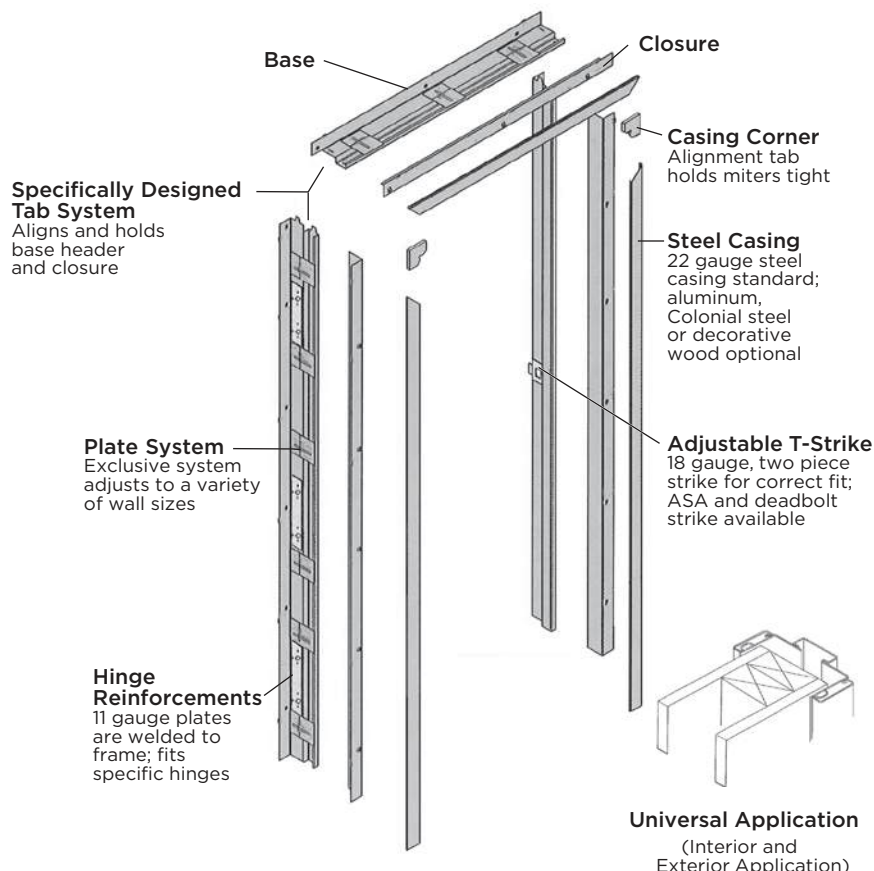

Entry Fit™ Rough Openings		
PREHUNG DOOR SIZES		
	Nominal Door Size	Rough Opening Size (Wood Stud)
	w x H	W x H
Single Door	2'0" x 6'8"	25-1/4" x 81-1/2"
	2'6" x 6'8"	31-1/4" x 81-1/2"
	2'8" x 6'8"	33-1/4" x 81-1/2"
	2'10" x 6'8"	35-1/4" x 81-1/2"
	3'0" x 6'8"	37-1/4" x 81-1/2"
Double Door	4'0" x 6'8"	49-1/4" x 81-1/2"
	5'0" x 6'8"	61-1/4" x 81-1/2"
	5'4" x 6'8"	65-1/4" x 81-1/2"
	5'8" x 6'8"	69-1/4" x 81-1/2"
	6'0" x 6'8"	73-1/4" x 81-1/2"

*Z astragals only available in 6'8" and 8'0" heights †Masonite spec

- Double door width is with a 'Z' astragal. If using a 5/8" astragal then add 9/16" to the width.
- All dimensions shown are for doors with standard inswing sill; deduct 3/4" for bumper outswing or handicap compliant sill.
- Add 4" to height for 7'0" height.
- Add 16" to height for 8'0" height.