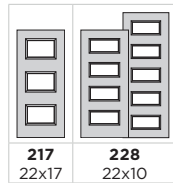

EQUAL LITES

BLS / Belleville. Smooth