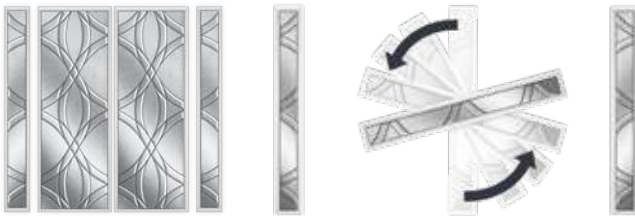

6'8" Doors					8'0" Doors								
	122-X	404-1	404-2	151-X	450-1	122-1	122-2	404-1	404-1P	404-2	810-X	151-1	450-1	852-X
AB	122-341-X	404-341-1	404-341-2	151-341-X	450-341-1	122-341-1	122-341-2	404-341-1	404-341-1P	404-341-2	810-341-X	151-341-1	450-341-1	852-341-X
BMT	•	•		•	•	•				•	•	•	•	•
BLT														
BLS	•	•		•	•	•		•	•	•	•	•	•	•
SHD	•	•	•	•	•	•	•	•	•	•	•	•	•	•
MHD	•	•		•	•									

One sidelite would need to be rotated 180° to get the "bookend look."