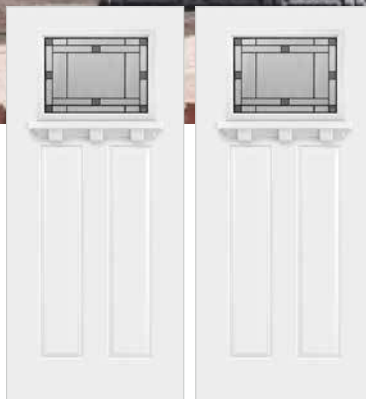

Belleville. Smooth with Avenue. Glass / Door BLS-106-339-2

Sta-Tru. HD Steel with 22x17 Glass

Door SHD-217-339-2C