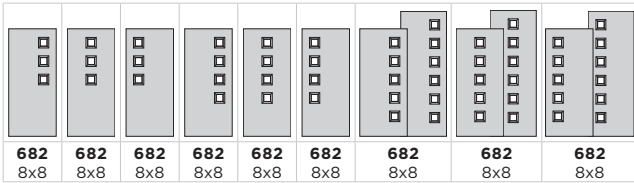

MODERN DOOR

CONTEMPORARY MINIMALISTIC DESIGNS

DOOR COLLECTIONS

VISTAGRANDE™

HERITAGE SERIES™

MODERN

SQUARE LITES

SHD / MHD HD Steel